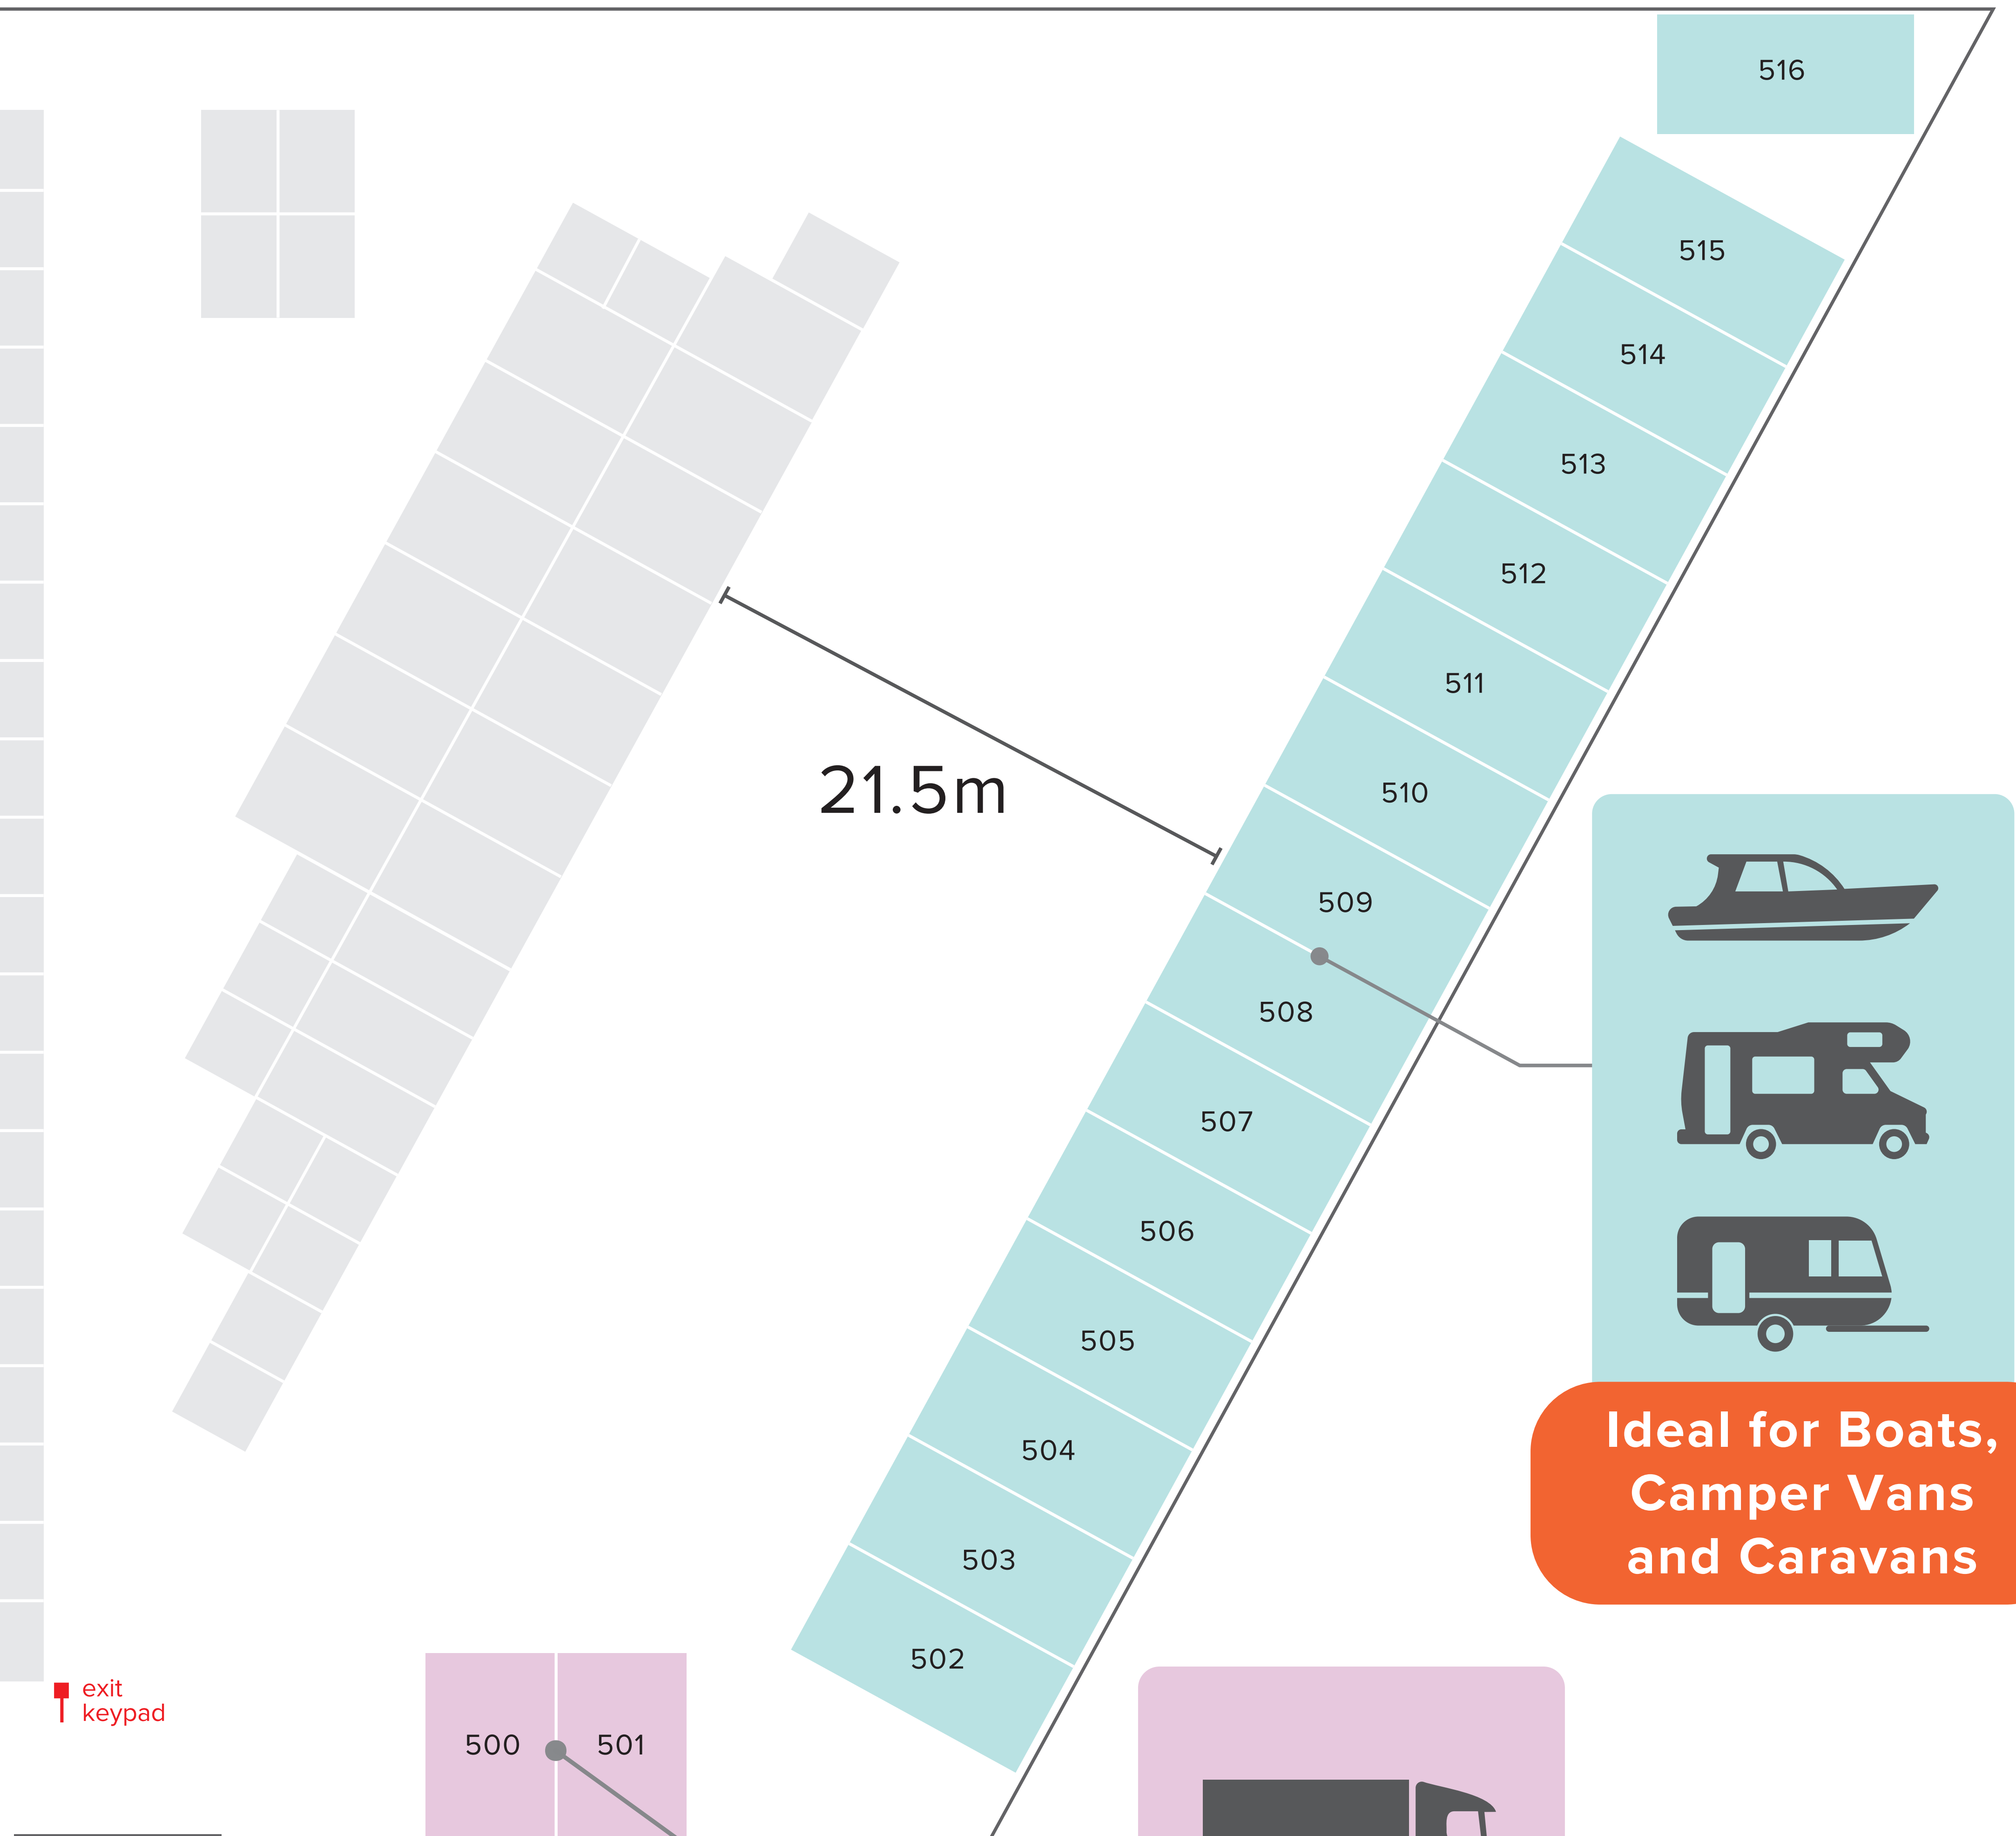

COMPLEX 2

CARAVAN & BOAT HARDSTAND AREA

SITE MAP

Ideal for Boats, Camper Vans and Caravans

Ideal for Small Trucks

Entry - Gate Two

CHARBOODAY DRIVE

Cul De Sac