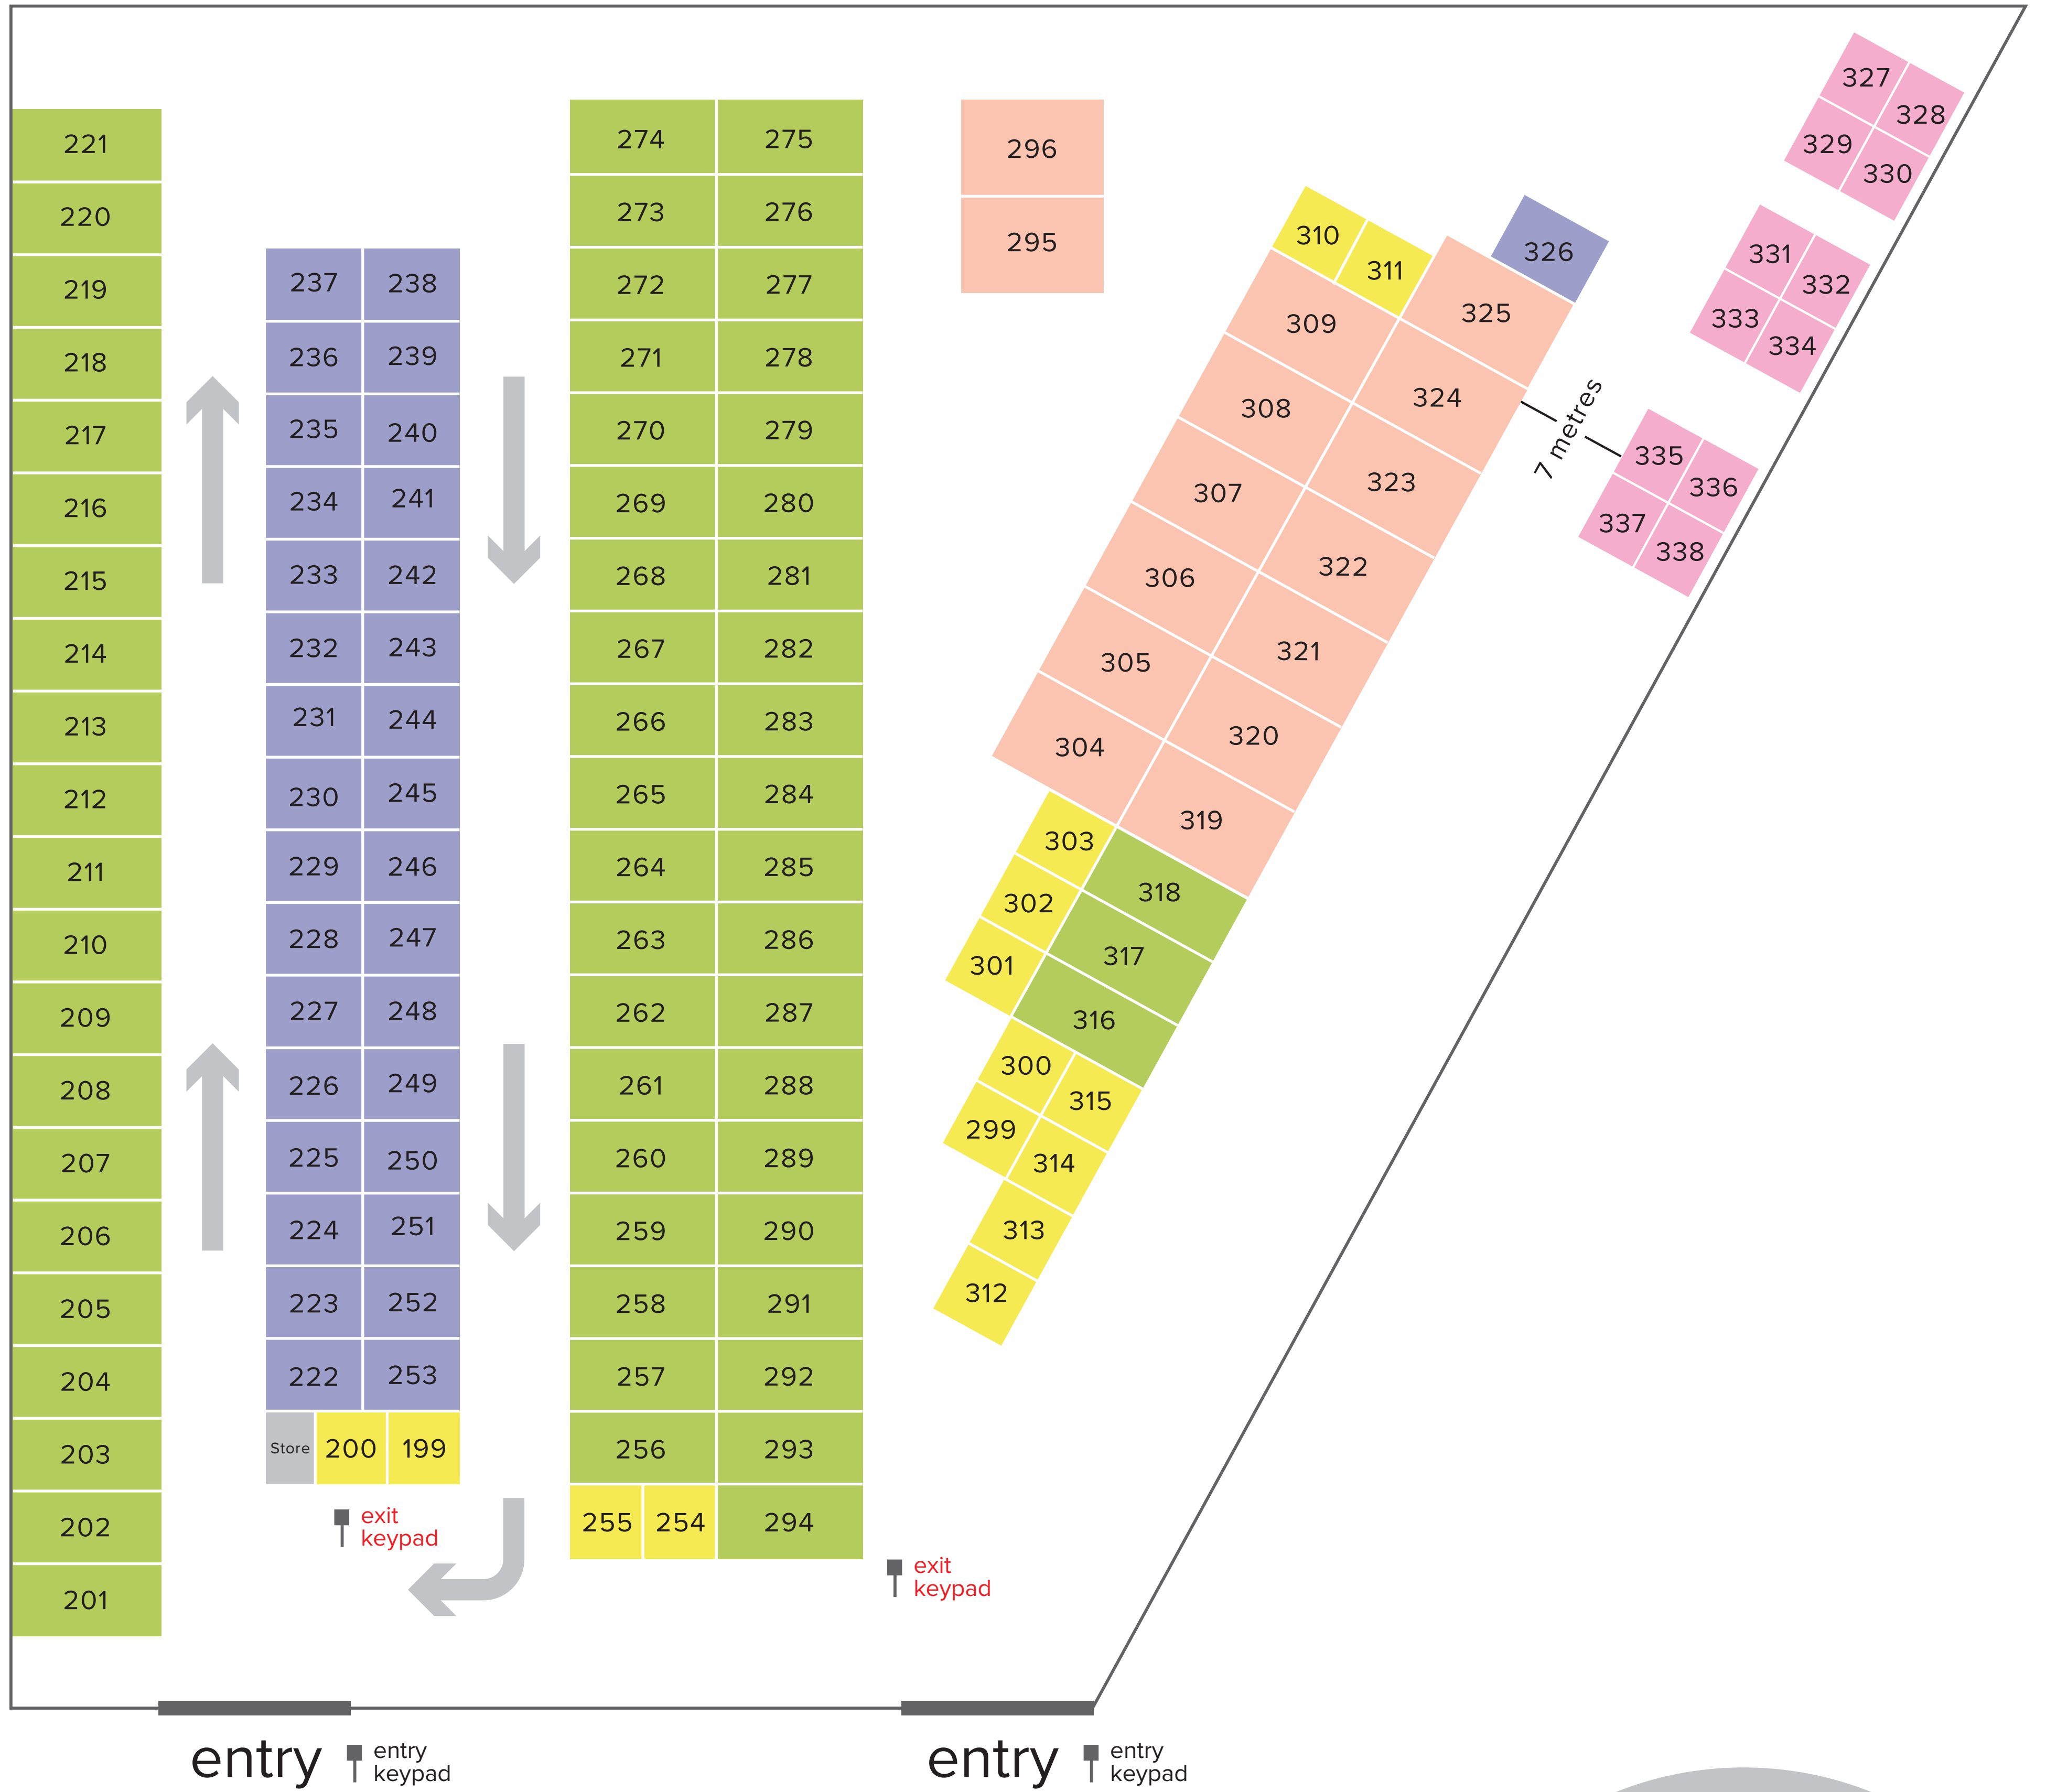

COMPLEX 2 SITE MAP

CHARBOODAY DRIVE

Cul De Sac